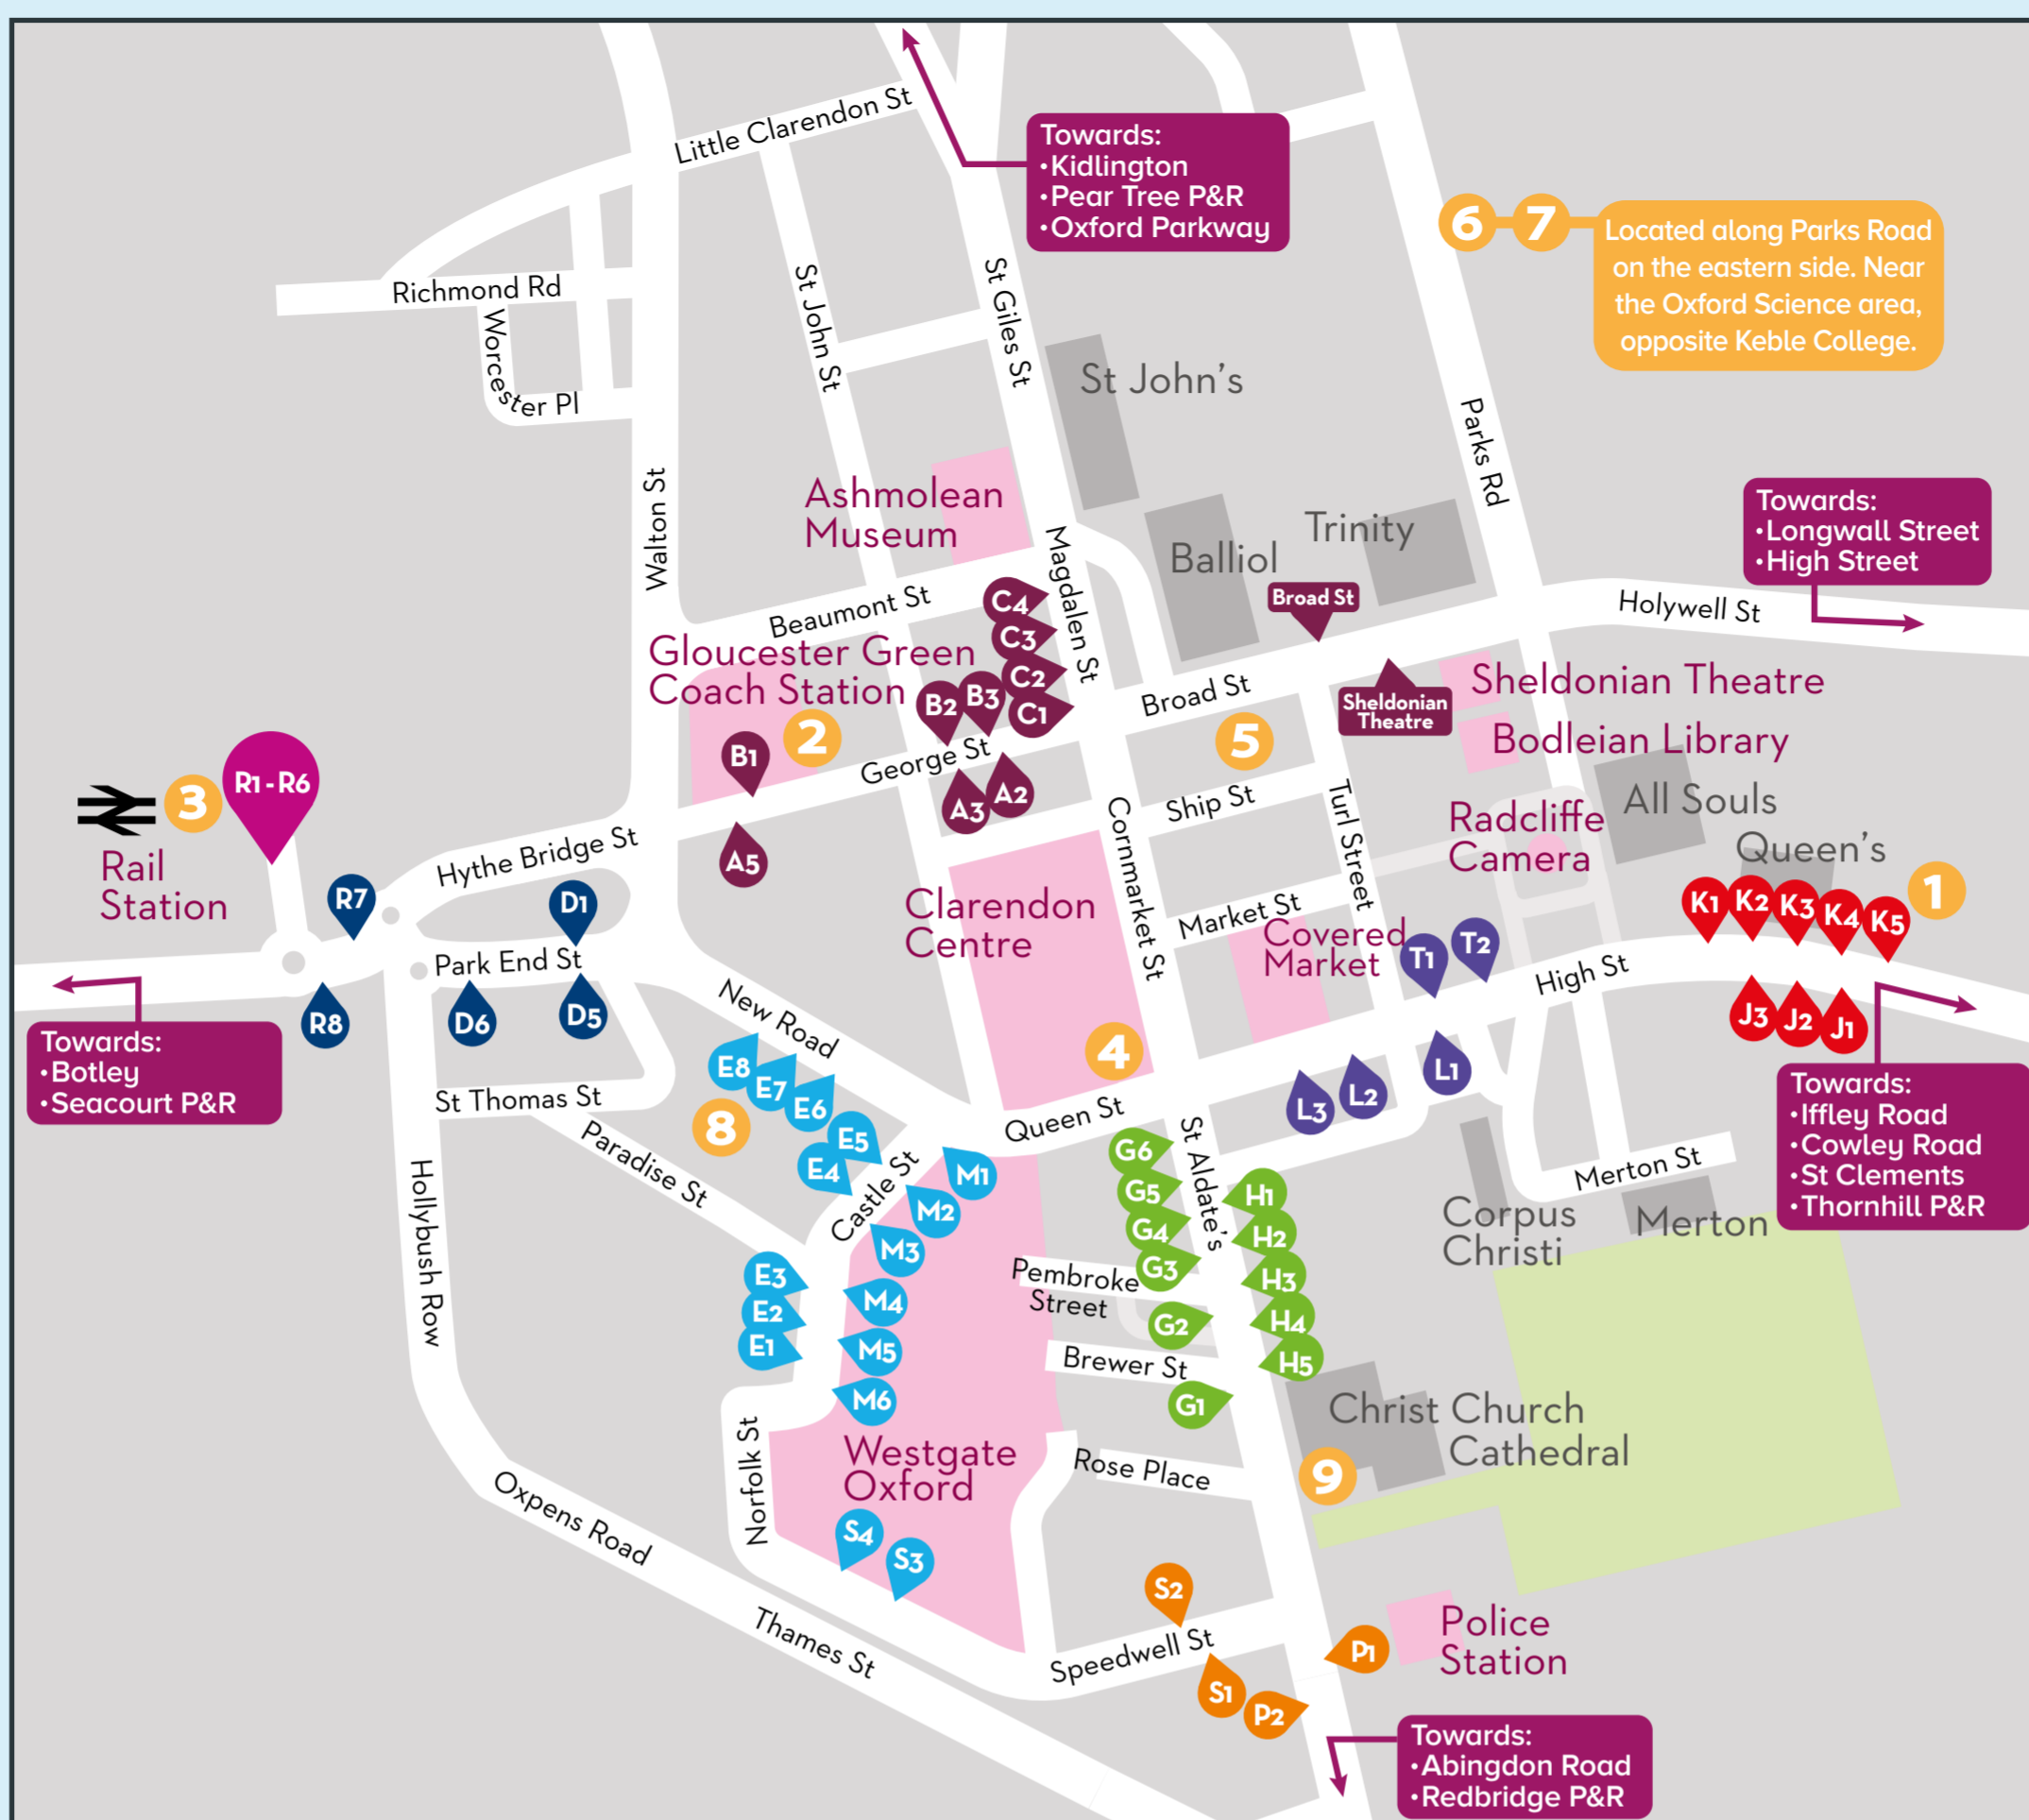

Travelling to Oxford Rail Station

If you need to get to Oxford Rail Station, then please use one of the following bus stops:

J3 L2 S1 E8 A2 A5 D5

city2

towards Summertown & Kidlington

C1

city3

towards Iffley Road & Rose Hill

E1 T2 K2

city4

towards Wood Farm

R7 D1 M2 S2 G2 T2 K3

towards Botley & Abingdon

J3 L2 S1 E6 D5 R8

city5

towards Blackbird Leys

R2 D1 M1 S2 G5 K1

city6

towards Woodstock Road & Wolvercote

C3

city8/9

towards Headington & Barton / Risinghurst

E2 T2 K4

city13/X13

towards JR Hospital

P2 G3 T2 K3

cityX3/X13

towards Abingdon

J3 H1 P1

city35

towards Kennington, Radley & Abingdon

E3 H2 P1

city250

towards Kirtlington & Bicester

C4

BROOKESbus U1

towards Harcourt Hill

J3 L2 S1 E7 D5 R8

towards Wheatley

R7 D1 M5 S2 T1 K4

BROOKESbus U5

towards Marston

P2 G4 K4

Key destinations:

1. **Oxford Bus Company High Street Travel Shop**
   44-45 High Street, Oxford, OX1 4AP
2. **Oxford Bus Company Gloucester Green Travel Shop**
   89 Gloucester Green, Oxford, OX1 2BU
3. **City Sightseeing Shop**
   No 1 Shop, Railway Station, Park End Street, Oxford, OX1 1HS
   www.citysightseeingoxford.com
4. **Carfax Tower**
   Queen Street, Oxford, OX1 1ET
5. **Tourist Information Centre**
   15-16 Broad Street, Oxford, OX1 3AS
   www.visitoxfordandoxfordshire.com
6. **Pitt Rivers Museum**
   Parks Road, Oxford, OX1 3PP
   www.prm.ox.ac.uk
7. **Museum of Natural History**
   Parks Road, Oxford, OX1 3PW
   www.oum.ox.ac.uk
8. **Oxford Castle Unlocked**
   44-46 Oxford Castle, Oxford, OX1 1AY
   www.oxfordcastleunlocked.co.uk
9. **Christ Church Cathedral**
   St Aldate's, Oxford, OX1 1DP
   www.chch.ox.ac.uk

park&ride 300

towards Pear Tree

P2 S1 E4 B1 C2

park&ride 300

towards Redbridge

A2 A5 M4 S2 P1

park&ride 400

towards Thornhill

R7 D1 M3 S2 G6 K3

park&ride 400

towards Seacourt

J3 L2 S1 E5 D5 R8

park&ride 500

towards Oxford Parkway and Woodstock (certain journeys)

R1 D1 B1 C3

the airline

towards Gatwick & Heathrow Airports, via Lewknor Turn (M40 J6)

LHR Gloucester Green S4 S2 K5

LGW Gloucester Green S4 S2 K5

from Airports to Oxford

	Central Bus Station	Terminal 5
Heathrow Airport	15	10

	South Terminal	North Terminal
Gatwick Airport	1&2	4&5

Download the app!

- VIEW NEARBY STOPS
- PLAN YOUR JOURNEY
- BUY TICKETS
- TRACK YOUR BUS

Find out more at:
oxfordbus.co.uk/app

Download on the App Store

GET IT ON Google Play

Thames Travel

11 towards Chalgrove and Watlington

G4 K2

ST1/ST1A towards Harwell

Broad St

ST2 towards JR Hospital

R7 D1 B1 B3

ST2 towards Wytham

A3 A5 D5 R8

X2 towards Abingdon, Didcot and Wallingford

J3 H1 P1

X32 towards Didcot, Harwell Campus, Chilton and Wantage

J3 H3 P1

X38 towards Wallingford, Henley and Reading

X39 towards Wallingford and Reading

X40 towards Wallingford, Woodcote and Reading

E3 H3 P1